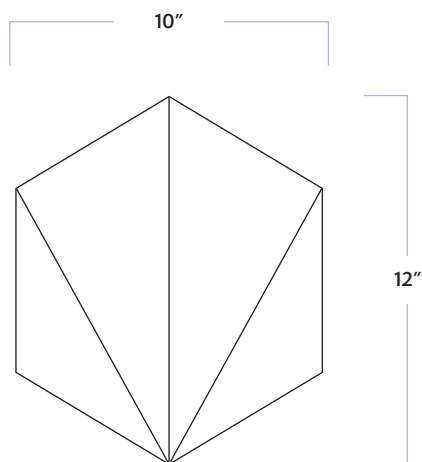

Pietra Gris

Colosseum Hexagon

DATE REVISED: SEPTEMBER 2023

WALKER ZANGER™

MATERIAL	Natural Stone
FINISH	Honed
THICKNESS	3/8"
SHEET SIZE	10-1/5" x 11-4/5"
COVERAGE SQFT/PIECE	0.8403 SqFt
MOUNTING	Loose
DCOF	>0.42